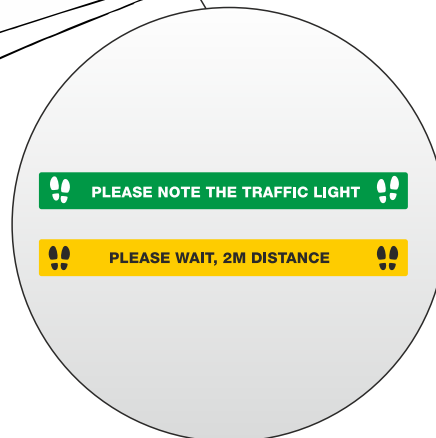

CountMe BASIC

Single entry only,
NO Group

EXIT

ENTRY

CountMe PRO

Group admission
also possible

EXIT

ENTRY