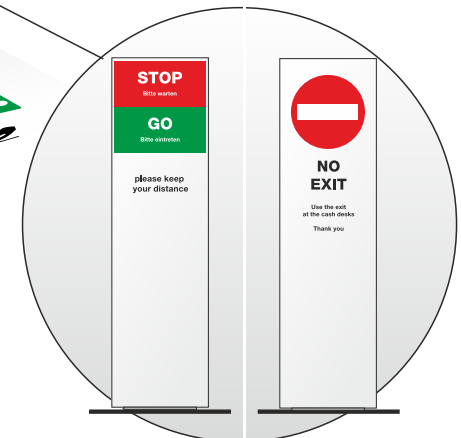

CountMe BASIC

Single entry only,
NO Group

EXIT

ENTRY

CountMe PRO

Group admission
also possible

EXIT

ENTRY